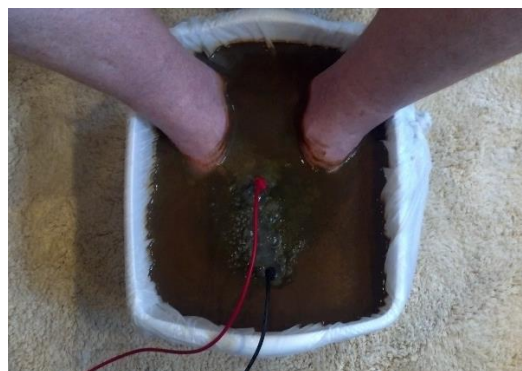

Ionization after 25 minutes