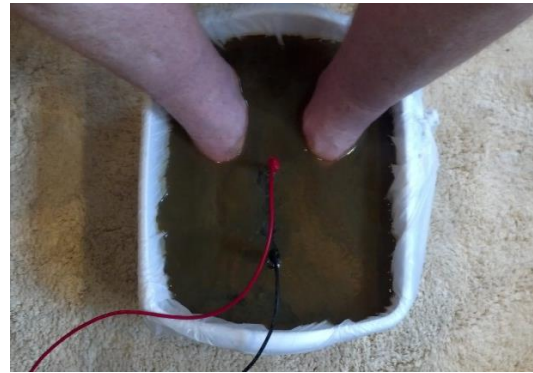

Ionization after 10 minutes